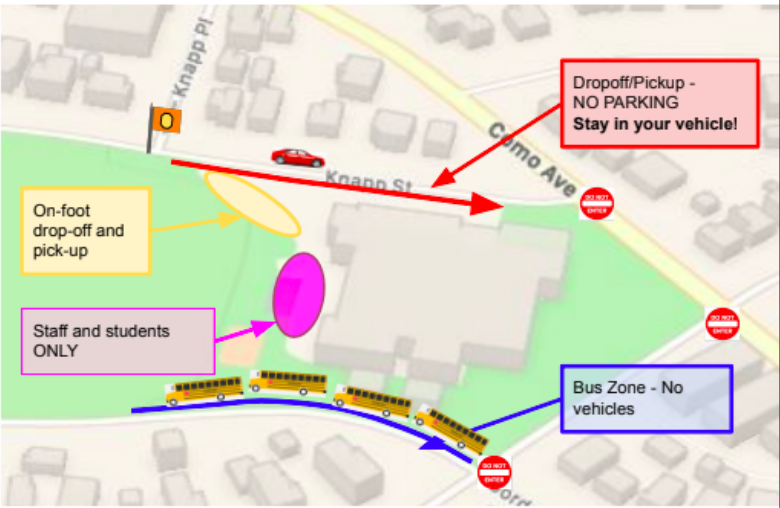

**NEW Drop-Off and Pick-Up Procedures for St. Anthony Park 2021**  
 THANK YOU for following these instructions for everyone's safety.

**Drop Off Between 7:15-7:30 (Knapp St.)**

On Foot:  
 Say goodbye to your child on the sidewalk on Knapp St.  
  
 Staff will meet your child and help them into the building.

Driving:  
 Pull up to the curb on Knapp St. and **stay in your vehicle** while your child exits.  
  
 Staff will meet your child and help them into the building.

**Pick Up Between 2:00-2:15 (Knapp St.)**

On Foot:  
 Park on the street. Walk to the pickup area near the Knapp St. sidewalk. Meet your child there.

Driving:  
 Pull up to the curb on Knapp St and **stay in your vehicle**.  
  
 Staff will bring your child to you when you reach the school curb area.